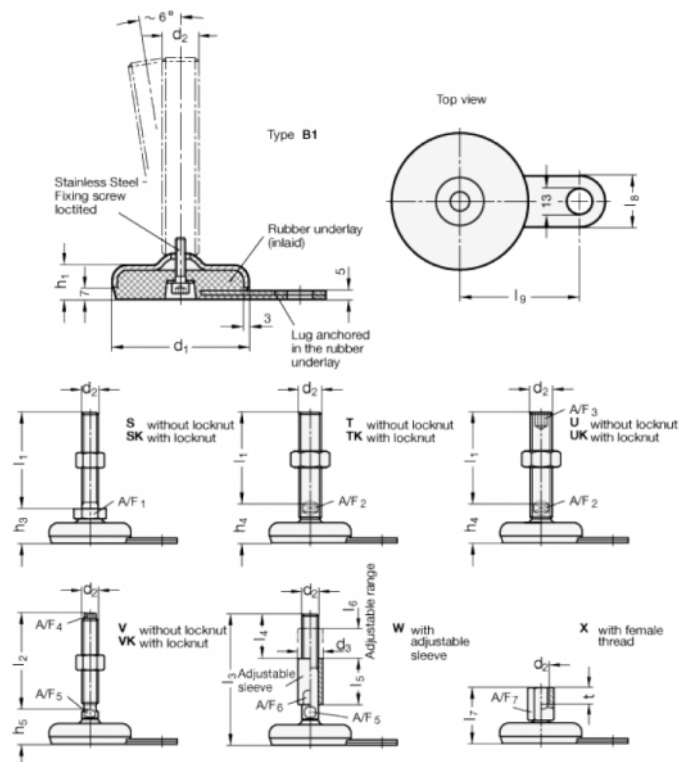

Article number: 203360M16125B1T
 Description: E+G levelling foot
 GN 33-60-M16-125-B1-T, Stainless steel
 Note: T Without nut, Wrench flat at the bottom

Measures

- A/F2 = 12
- d1 = 60
- d2 = M16
- h1 = 19
- h4 = 33
- l1 = 125
- l8 = 25
- l9 = 50